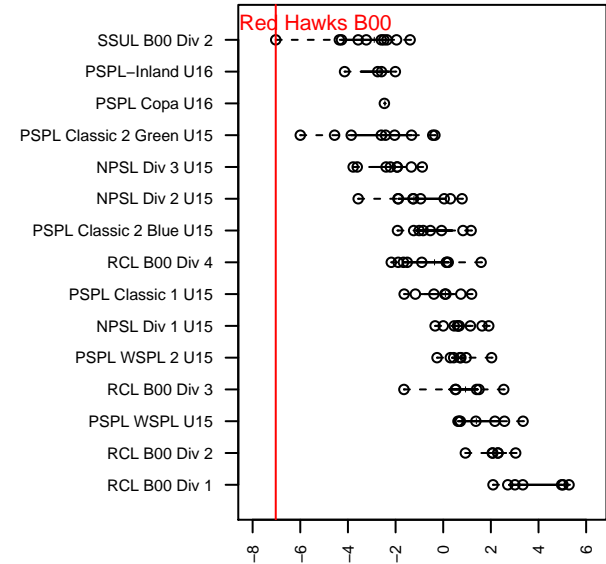

## MpVSA Red Hawks B00

MpVSA  
Maple Valley, WA  
B00 total strength=546  
attack=0.21 defense=0.81  
fall league = SSUL B00 Div 2

alt names used:  
MpVSA BU-15 Red Hawks

Venues played:  
2015 SSUL B00 Div 2

**attack and defense variance (black dot)  
relative to other teams  
and top 10 in region**

**attack and defense rating  
relative to others at age  
and all opponents in last 13 months**

**Performance relative to 13 month average**